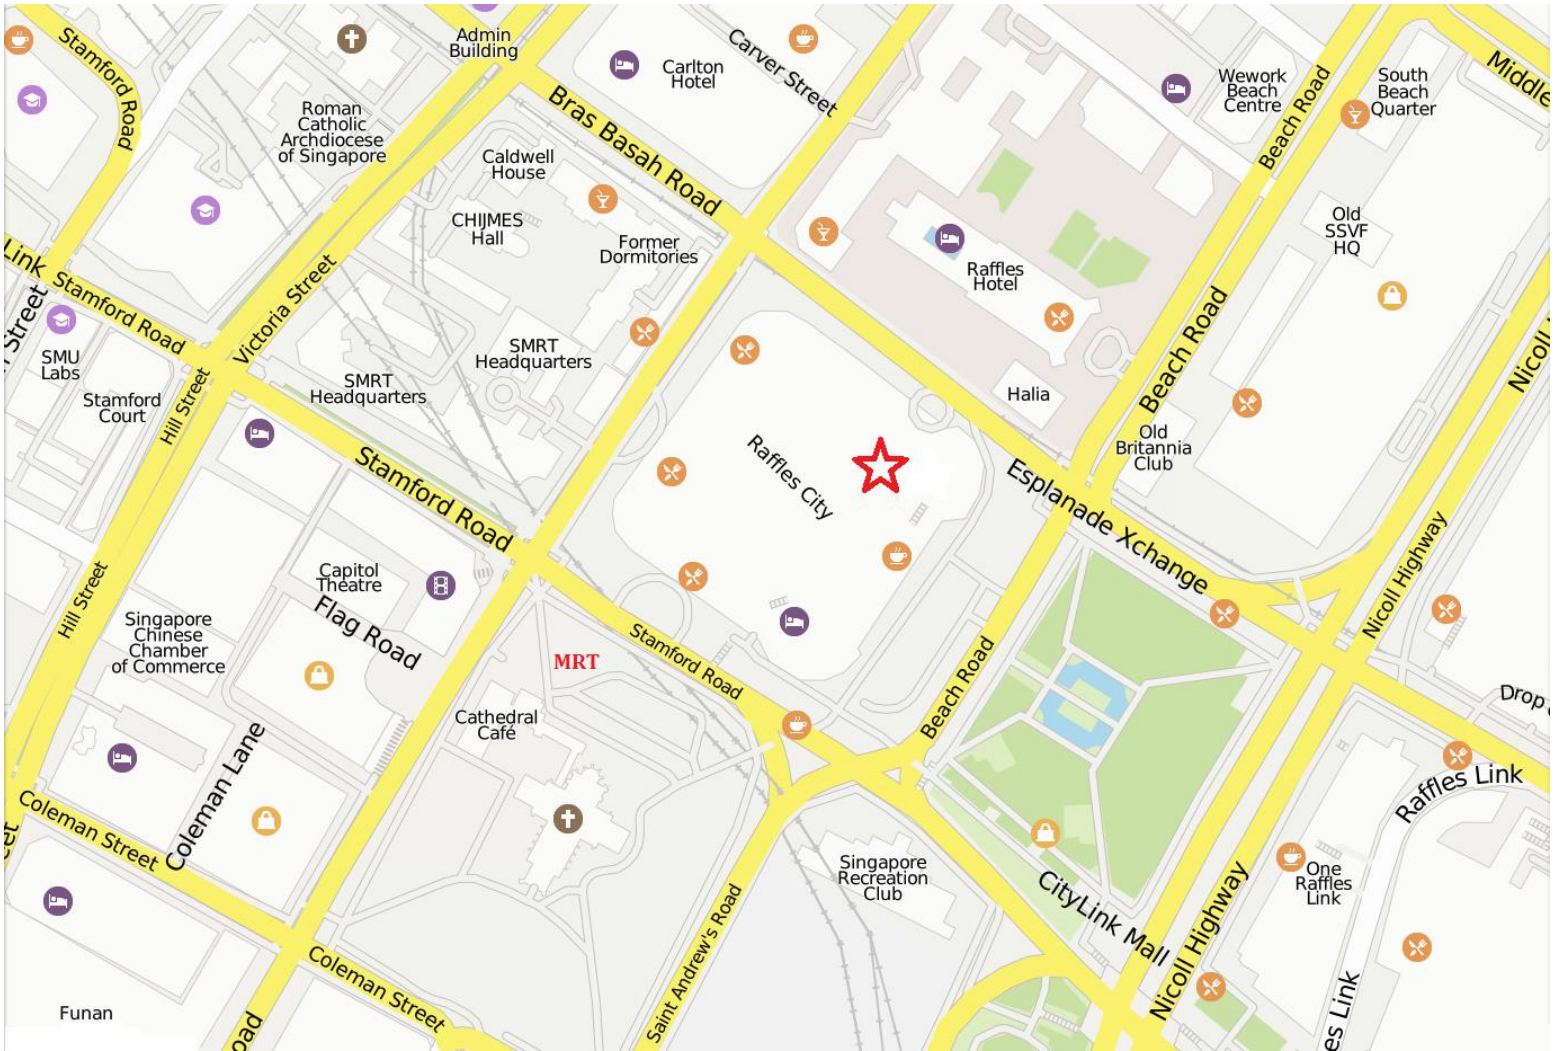

Fairmont Singapore

80 Bras Basah Road, Singapore 178882

SWISSÔTEL THE STAMFORD, SINGAPORE

Stamford Road

RAFFLES CITY CONVENTION CENTRE, LEVEL 4

South Tower, Bras Basah Room